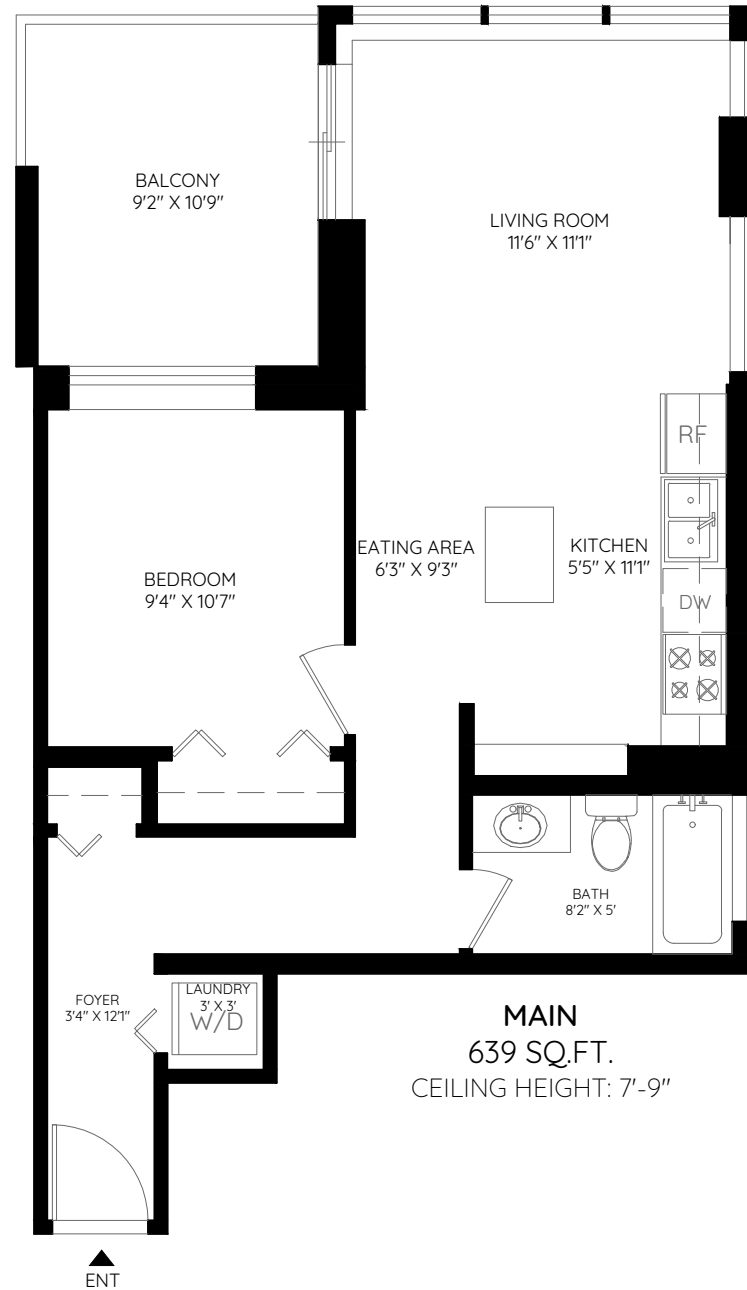

UNIT 409 9232 UNIVERSITY CRESCENT

BURNABY, BC

MAIN 639 SQ.FT.

TOTAL 639 SQ.FT.

BALCONY 101 SQ.FT.

DORIS GEE &
PHIL MOORE
MAKING WORLD OF DIFFERENCE

DORISGEE.COM

The floor plan and the measurements are approximate and are to be used for advertising usage only. Not suitable for architectural or construction.
E&OE. © 2019 KEYPLAN Measuring Inc. keyplan.ca